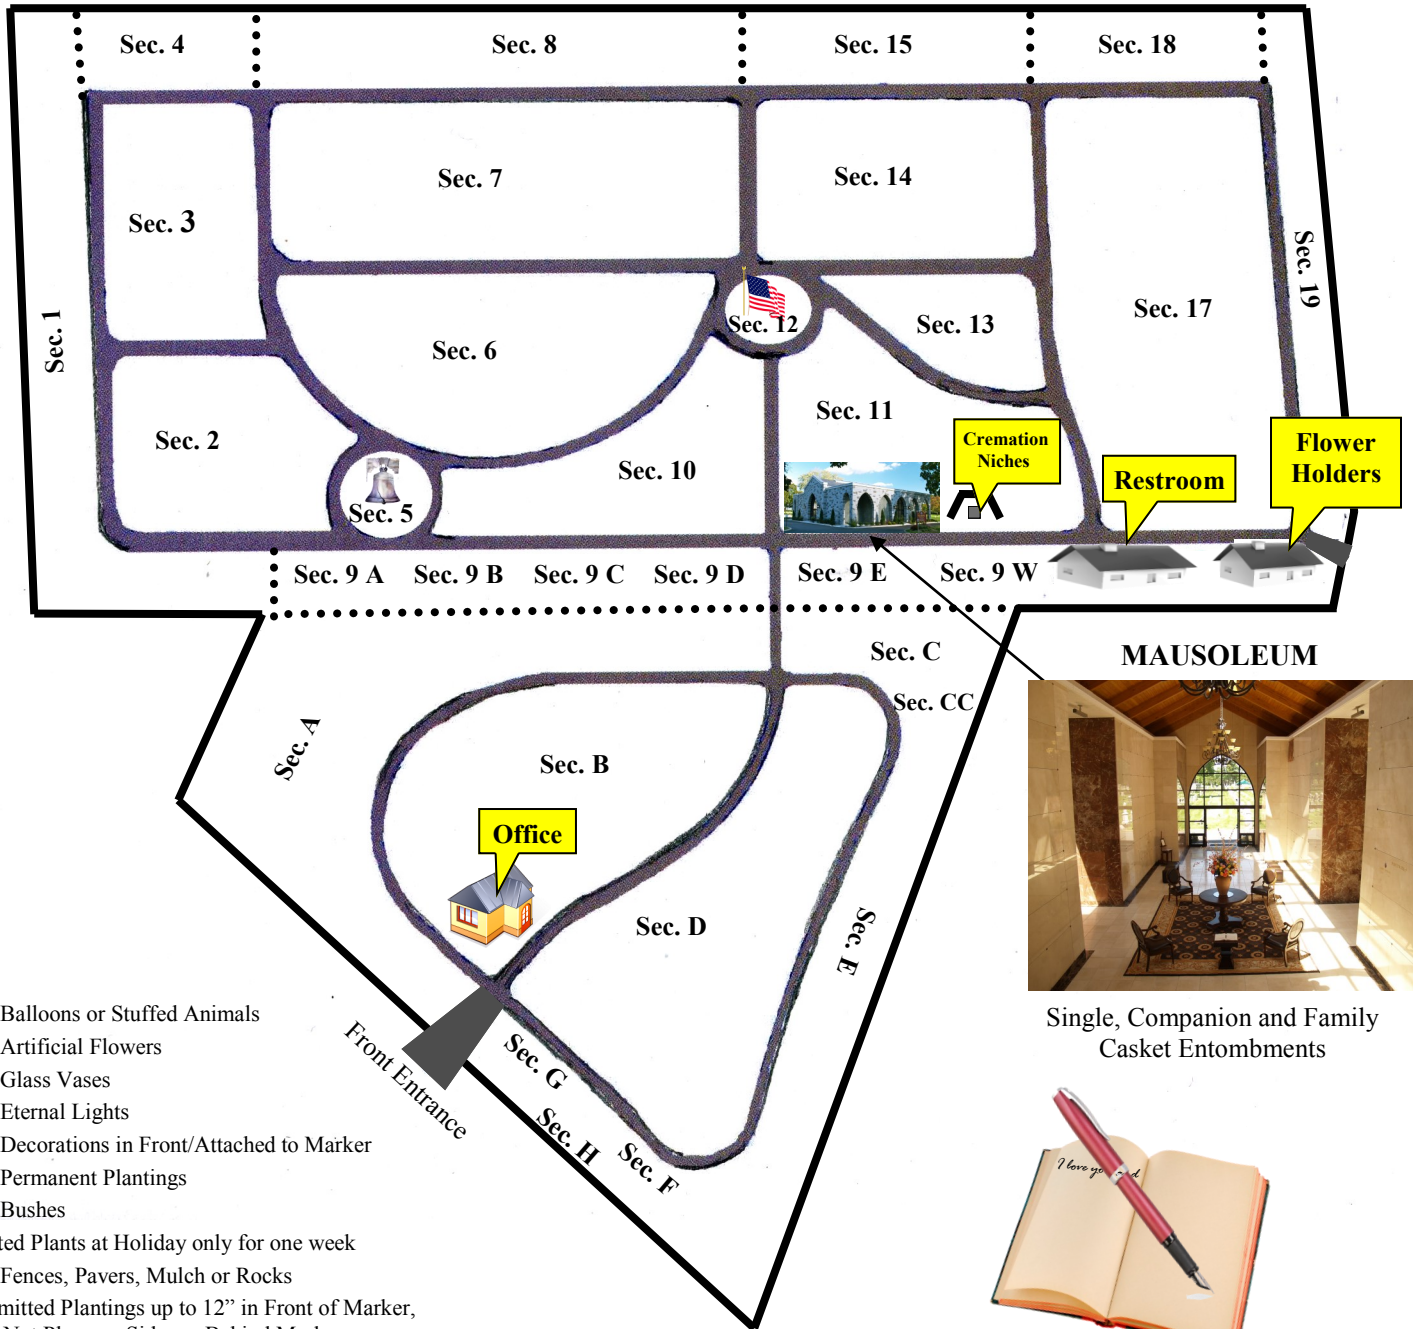

FAIR LAWN MEMORIAL CEMETERY & MAUSOLEUM *Since 1894*

MAPLE AVENUE ♦ FAIR LAWN, NEW JERSEY 07410
30 ACRE GROUNDS OF PEACEFUL SURROUNDINGS

Office Hours

Monday thru Friday
9:00 a.m. until 3:00 p.m.

201.796.1485

www.fairlawnmemorialcemetery.com

Gates Open

Monday thru Sunday
8:00 a.m. until 5:00

- No Balloons or Stuffed Animals
- No Artificial Flowers
- No Glass Vases
- No Eternal Lights
- No Decorations in Front/Attached to Marker
- No Permanent Plantings
- No Bushes
- Potted Plants at Holiday only for one week
- No Fences, Pavers, Mulch or Rocks
- Permitted Plantings up to 12" in Front of Marker, Do Not Place on Sides or Behind Marker
- Military Flag Holders permitted one week prior to Memorial Day and must be removed one week after
- No Picnicking or Lawn Chairs
- Inquire for full set of Rules/Regulations